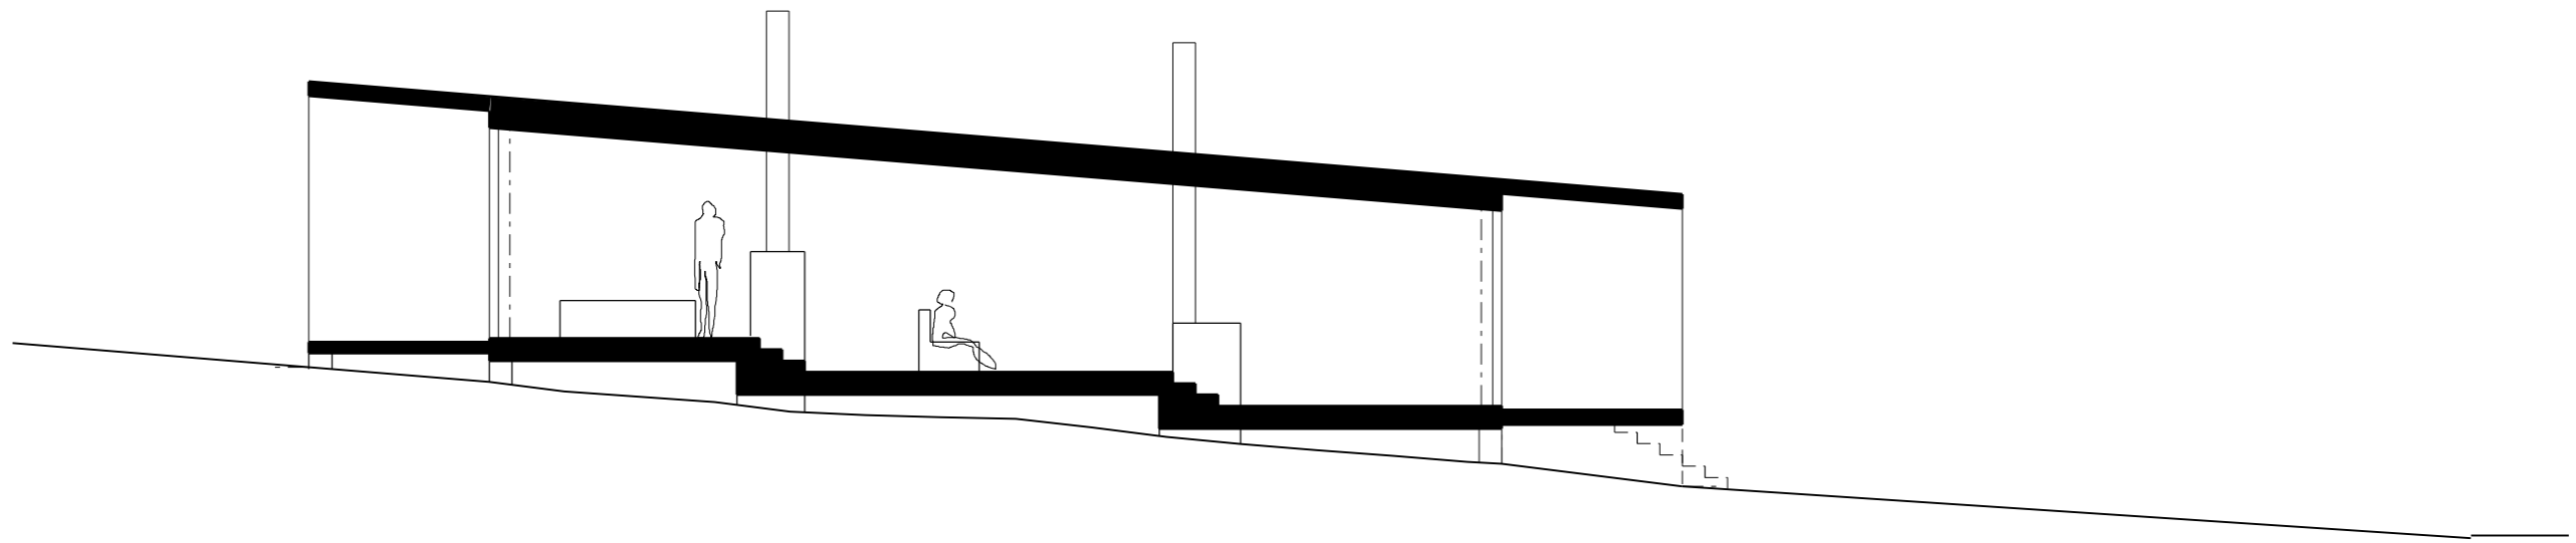

SMALL HOUSES FAR OUT IN THE ARCHIPELAGO OF STOCKHOLM SITEPLAN 1:300 MARGEN WIGOW ARKITEKTKONTOR AB

SMALL HOUSES FAR OUT IN THE ARCHIPELAGO OF STOCKHOLM MAINBUILDING 1:100 MARGEN WIGOW ARKITEKTKONTOR AB