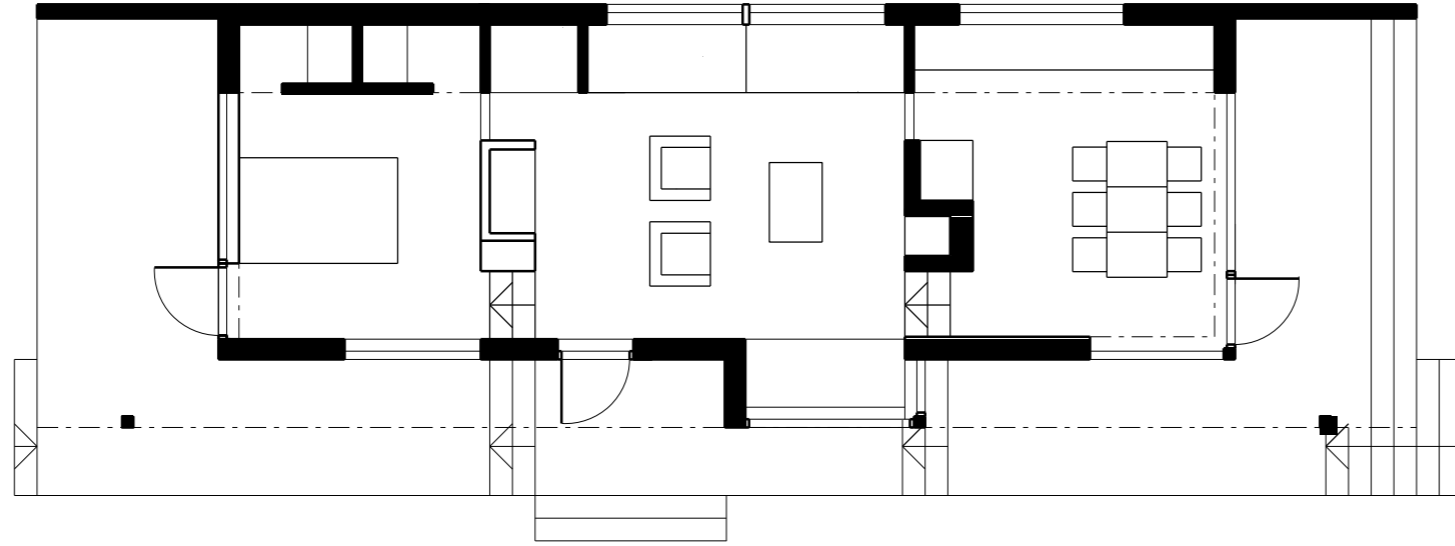

SMALL HOUSES FAR OUT IN THE ARCHIPELAGO OF STOCKHOLM SITEPLAN 1:300 MARGEN WIGOW ARKITEKTKONTOR AB

SMALL HOUSES FAR OUT IN THE ARCHIPELAGO OF STOCKHOLM MAINBUILDING 1:100 MARGEN WIGOW ARKITEKTKONTOR AB